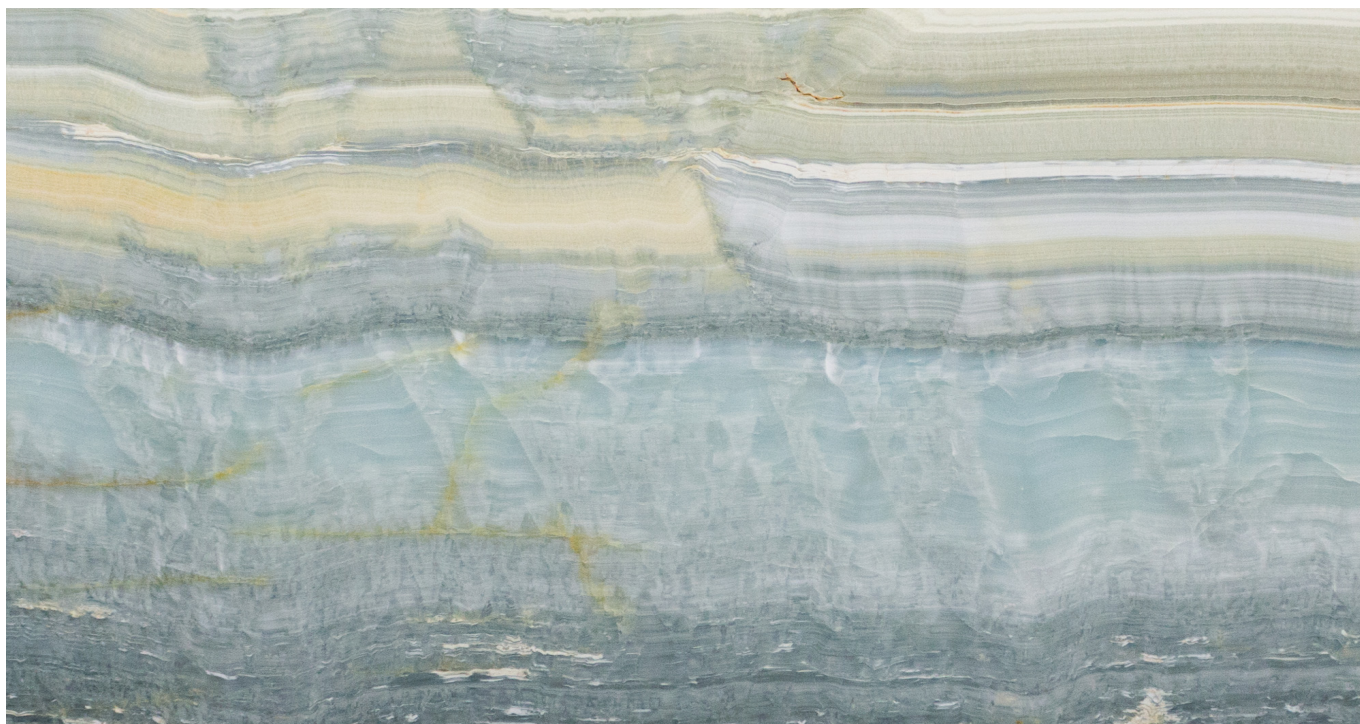

### **SKY ONYX VC**

Material: Onyx

Color: Blue

Reference block: ME1085

Total slabs: 6

Total square meters: 12.42

---

---