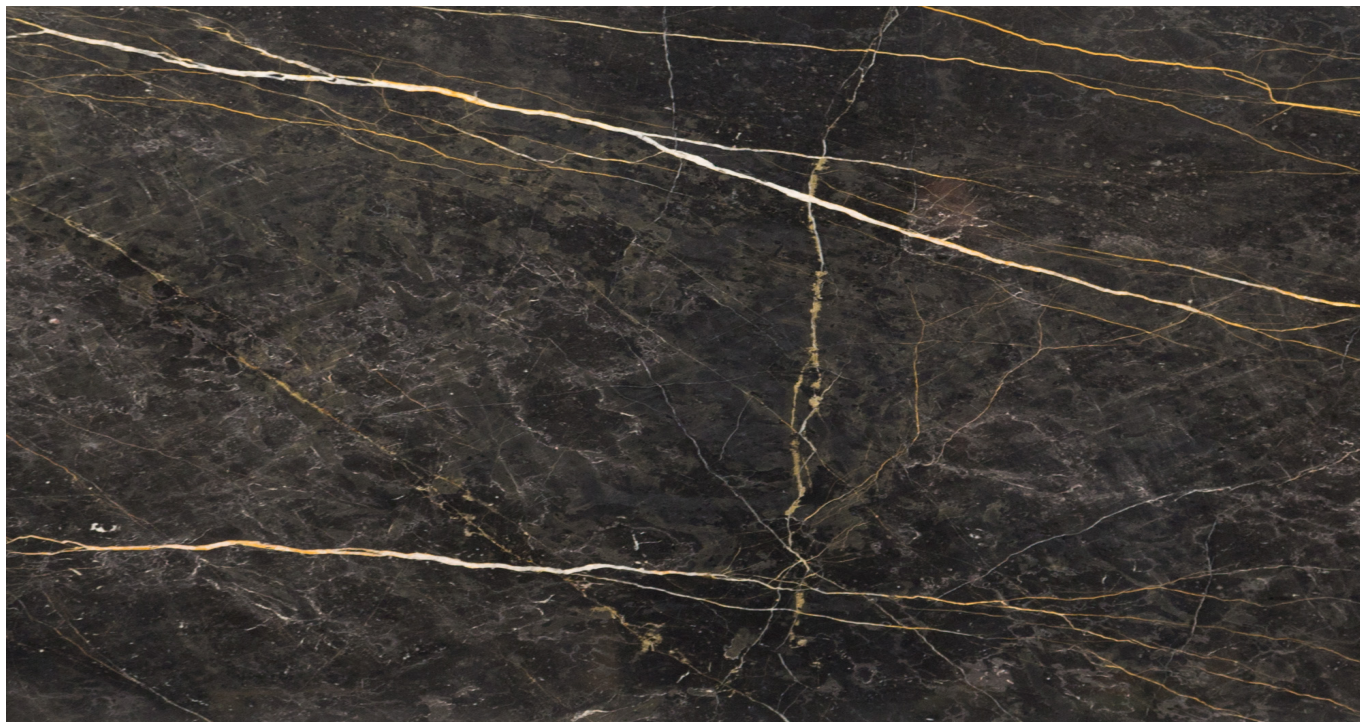

PRODUCT DATA SHEET

NERO PORT LAURENT

Material: Marble

Color: Black

Reference block: ME1135

Total slabs: 26

Total square meters: 46.36

Available material, last update at: 04-23-2025