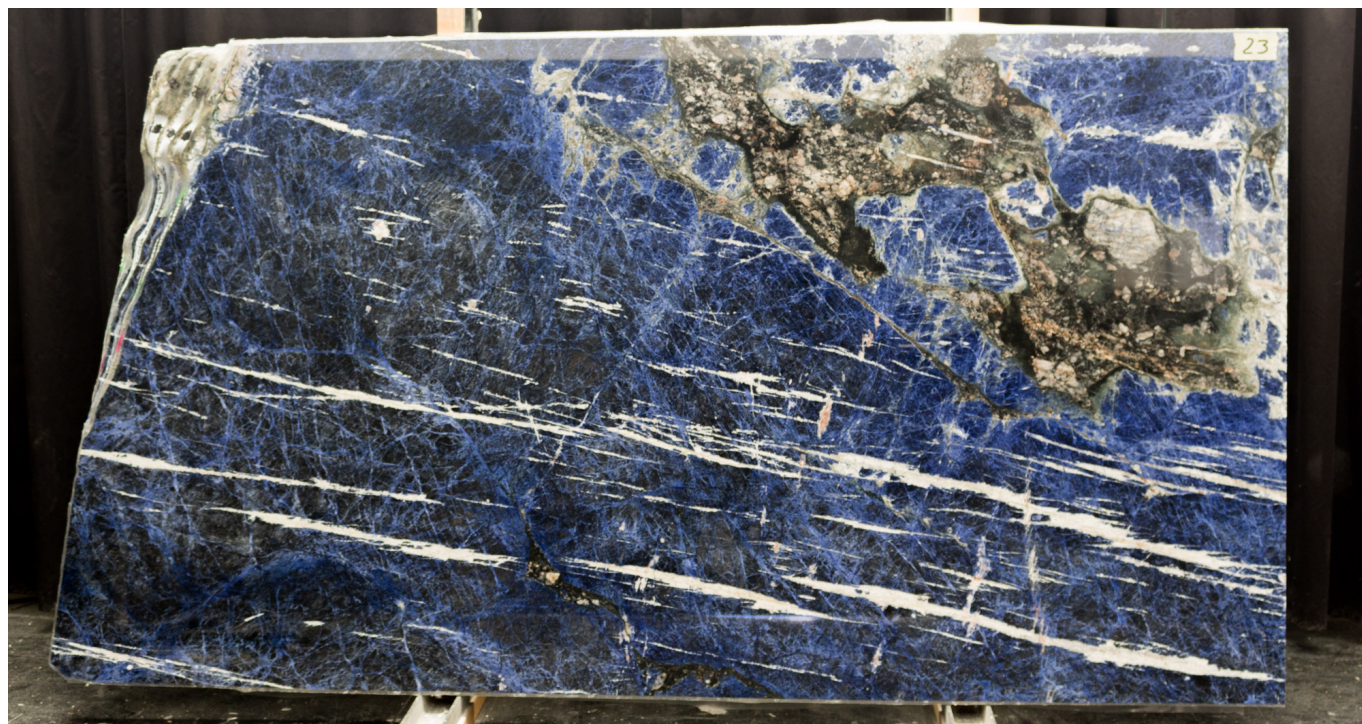

### **SODALITE BLUE EXTRA**

Material: Sodalite

Color: Blue

Reference block: ME0706-17

Total slabs: 3

Total square meters: 7.88

---

---