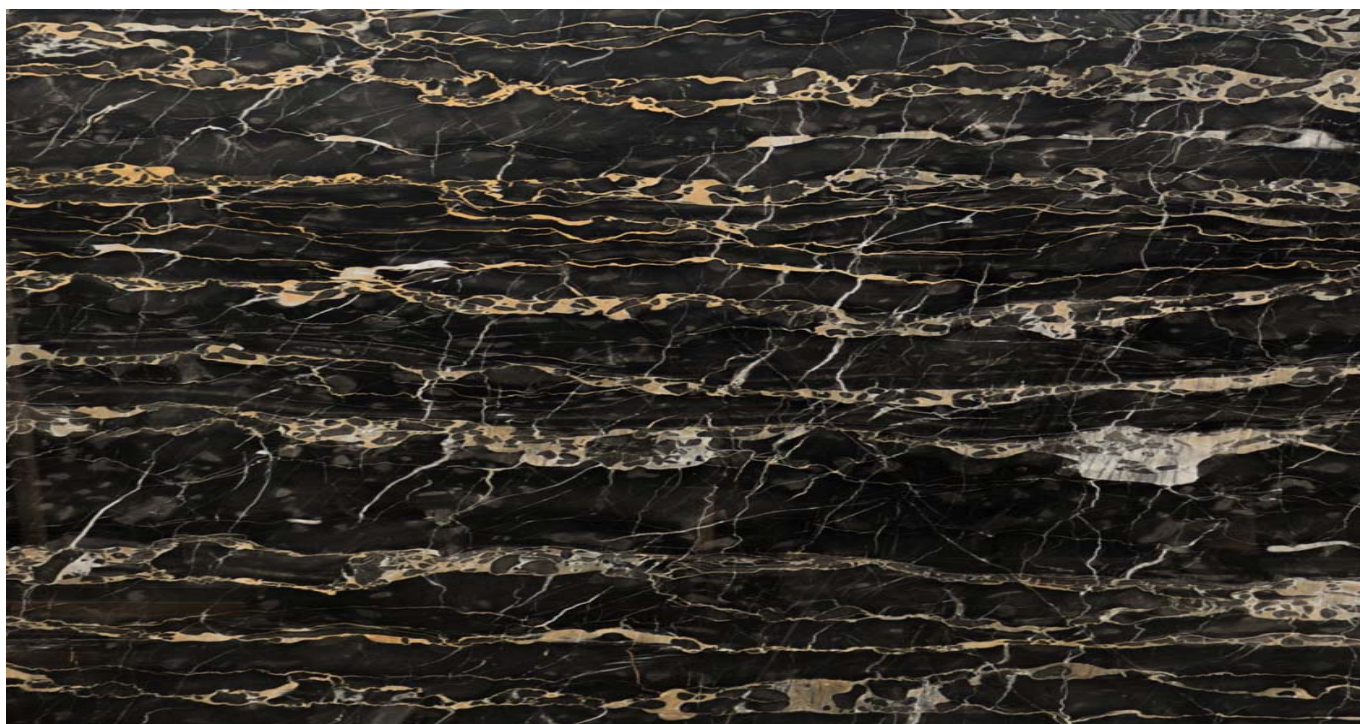

PRODUCT DATA SHEET

NERO PORTORO EXTRA

Material: Marble

Color: Black

Reference block: ME0788-17

Total slabs: 2

Total square meters: 6.75

Italian marble coming from the Liguria region. The Italian excellence when we talk of elegance. It shows with a chic black background adorned by shining gold veins, very intense and bright. It is highly required by the most famous Architects and Designers all over the world in order to create original and unique interior décor. You find this material inside luxury yachts, private and commercial residences. It is stunning worked in book matched features also with a reduced thickness of 1cm with honeycomb application.

Available material, last update at: 04-23-2025

Features

MATERIAL	FINISH	N°	L	W	THK	M²
NERO PORTORO EXTRA	POLISHED	1	200	145	2	2.9
NERO PORTORO EXTRA	POLISHED	1	220	175	2	3.85