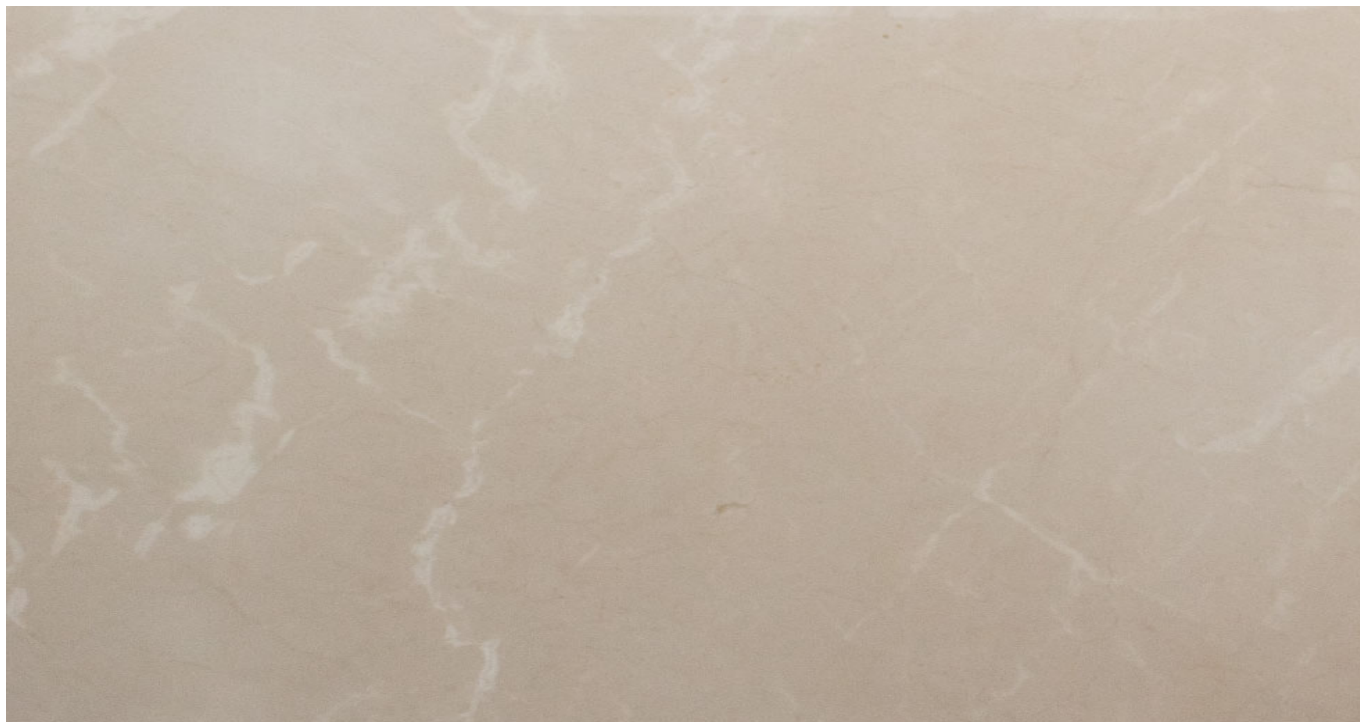

### **CREMA MARFIL**

Material: Marble

Color: Beige

Reference block: IN0499-15

Total slabs: 72

Total square meters: 6.7

---

---