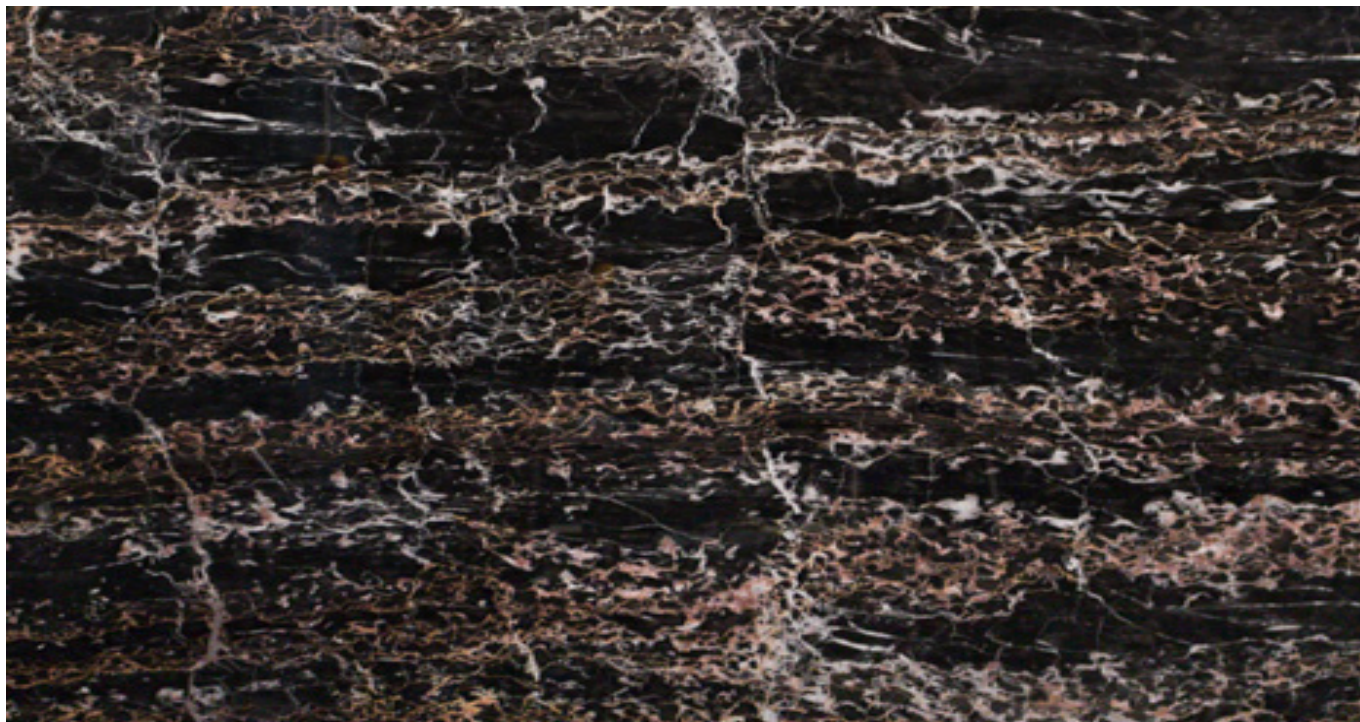

PRODUCT DATA SHEET

NERO PORTORO COMMERCIALE

Material: Marble

Color: Black

Reference block: ME0347-14

Total slabs: 3

Total square meters: 14.65

Available material, last update at: 04-23-2025

Features

MATERIAL	FINISH	N°	L	W	THK	M²
NERO PORTORO COMMERCIALE	POLISHED	3	296	165	3	14.65
