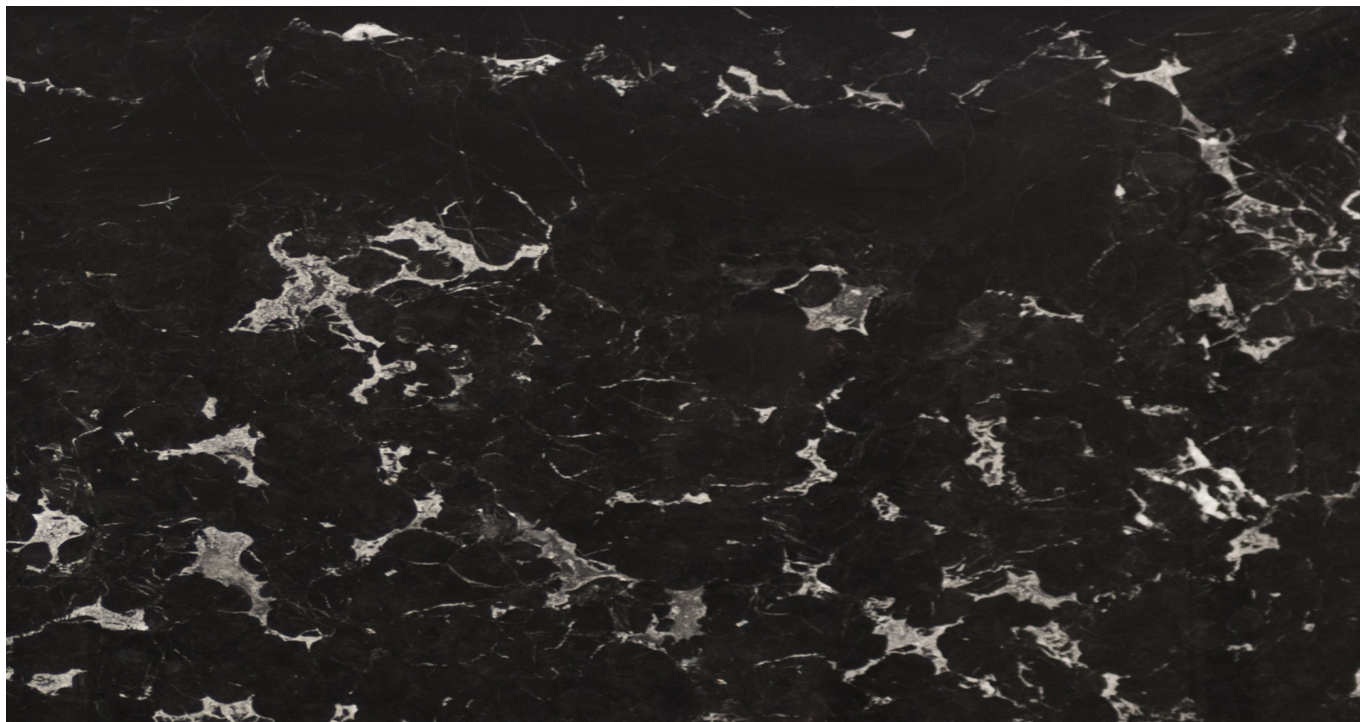

### **PRESTIGE BLACK**

Material: Marble

Color: Black

Reference block: ME1190

Total slabs: 58

Total square meters: 358.1

---

Available material, last update at: 04-23-2025